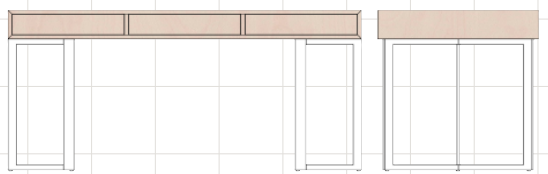

BERKLEY DESK (HH08)
W 60 D 30 H 30
Three Drawers, Metal V Base
Available in Brushed Nickel (BN) or Satin Brass (SB)