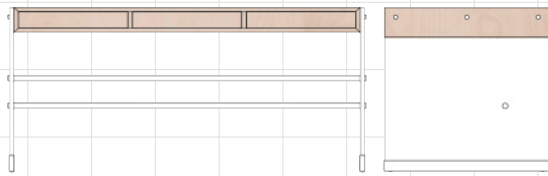

1 CHOOSE *your* HOME OFFICE DESK STYLE.

BERKLEY DESK (HH05)
W 62.25 D 30 H 30
Three Drawers, Acrylic and Metal Leg Base
Available in Brushed Nickel (BN) or Satin Brass (SB)