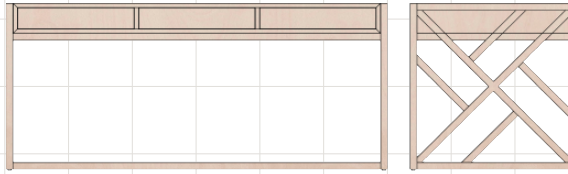

BERKLEY DESK (HH09)
W 62.75 D 30 H 31
Three Drawers, Wood Fretwork Base

2 CHOOSE *your* STANDARD DRAWER FACE. Overlay designs are applied to the face of each drawer.

STANDARD DRAWER FACE OPTIONS

PREMIUM DRAWER FACE OPTIONS (additional charge) *Refer to the Vanguard website for restrictions on select face/hardware combinations.

3 CHOOSE *your* STANDARD OR OPTIONAL PREMIUM HARDWARE. *Refer to the Vanguard website for restrictions on select face/hardware combinations.

STANDARD HARDWARE All standard hardware, unless noted, available in Antique Bronze, Brushed Nickel or Satin Brass.

OPTIONAL PREMIUM HARDWARE (additional charge)

4 CHOOSE *your* PLACE.

Select the placement/position of hardware on drawers.

5 CHOOSE *your* PERSONALIZED* FINISH.

Select from hundreds of finishes — standard stain, paint or metallic paint finish, MIY paint, artisan wood finish or premium leaf finish. You can even make it a combination finish with contrasting drawers, tops, end panels or face styles (certain face styles can only take a paint finish).

Customize your piece even further by adding an optional embellishment such as highlight striping, sheen level option or distressing level. *Optional charges may apply.