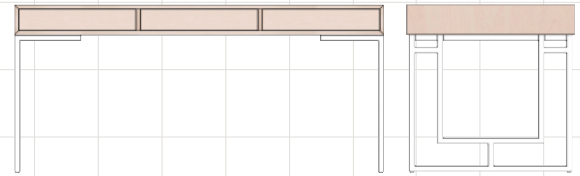

BERKLEY DESK (HH07)
W 60 D 30 H 30.75
Three Drawers, Metal Geometric Base
Available in Brushed Nickel (BN) or Satin Brass (SB)