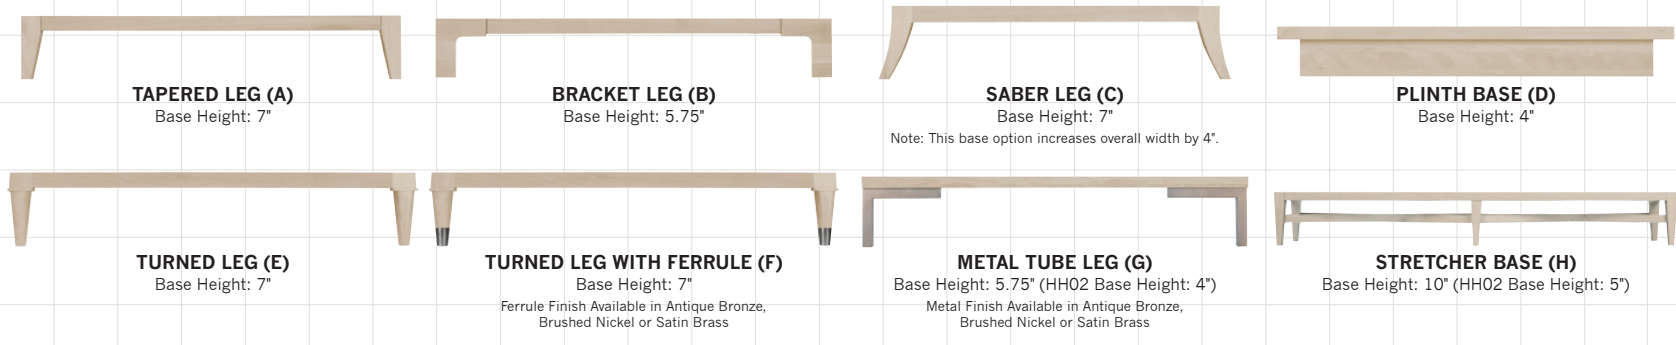

MAKE IT YOURS HOME OFFICE

2 CHOOSE *your* BASE. Base options not available on units with shelving.