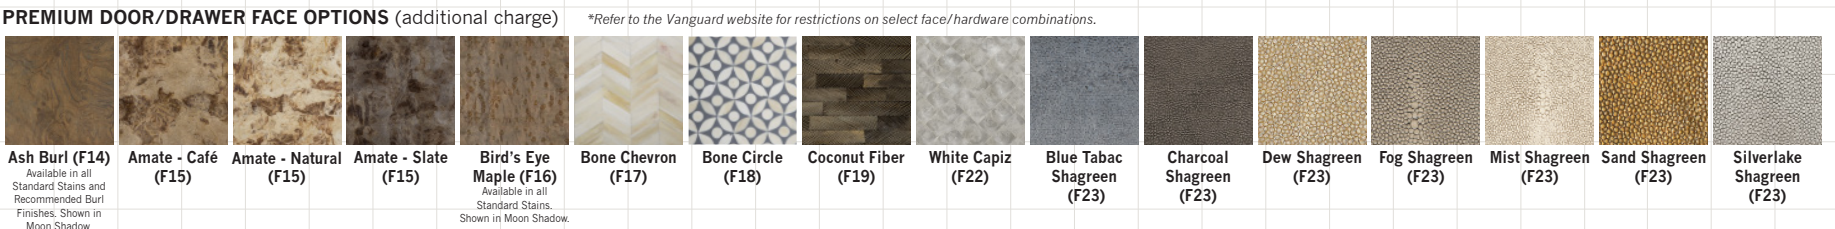

3 CHOOSE *your* STANDARD OR PREMIUM FACE (drawer or door). Overlay designs are applied to the face of each drawer and door front.