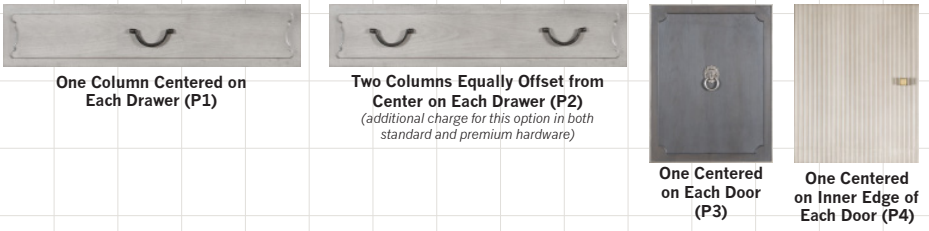

5 CHOOSE *your* PLACE. Select the placement/position of hardware on drawers and doors.

6 CHOOSE *your* PERSONALIZED* FINISH.

Select from hundreds of finishes — standard stain, paint or metallic paint finish, MIY paint, artisan wood finish or premium leaf finish. You can even make it a combination finish with contrasting drawers, doors, tops, end panels or face styles (certain face styles can only take a paint finish). Customize your piece even further by adding an optional embellishment such as highlight striping, sheen level option or distressing level. *Optional charges may apply.