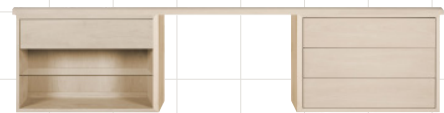

BELMONT CREDENZA (HH52)
W 113.5 D 19.75 H 25.5 (+base)
Left: One Drawer, One Removable Glass Shelf
Center: Open Space (W 37)
Right: One Drawer, One Filing Drawer