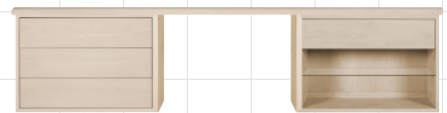

BELMONT CREDENZA (HH51)
W 113.5 D 19.75 H 25.5 (+base)
Left: One Drawer, One Filing Drawer
Center: Open Space (W 37)
Right: One Drawer, One Removable Glass Shelf